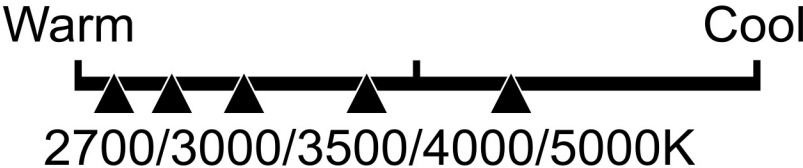

A60/5TS/CA/FIL2

Lighting Facts Per Bulb

Brightness **800 lumens**

Estimated Yearly Energy Cost **\$1.06**

Based on 3 hrs/day, 11¢/kWh.
Cost depends on rates and use.

Life

Based on 3 hrs/day **13.7 years**

Light Appearance

Energy Used **8.8 Watts**