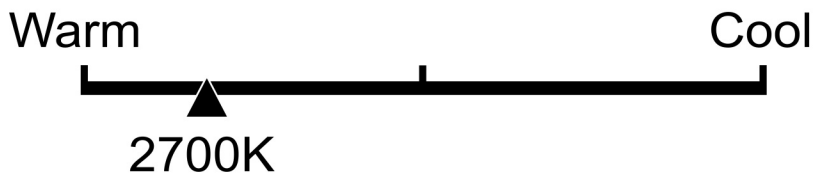

Lighting Facts Per Bulb

Brightness **800 lumens**

Estimated Yearly Energy Cost

Based on 3 hrs/day, 11¢/kWh.
Cost depends on rates and use.

Life

Based on 3 hrs/day

15.5 years

Light Appearance

Energy Used **8.8 Watts**

A1960CL927CAFIL
/8/GB

Brightness
800
lumens

Estimated
Energy Cost
per year