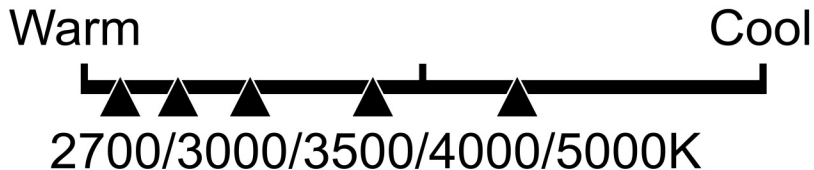

Lighting Facts Per Bulb

Brightness **800 lumens**

Estimated Yearly Energy Cost

Based on 3 hrs/day, 11¢/kWh.
Cost depends on rates and use.

Life

Based on 3 hrs/day

15.5 years

Light Appearance

Energy Used **8.8 Watts**

A1960CL/5CCTCA/
WFIL2

Brightness
800
lumens

Estimated
Energy Cost
per year