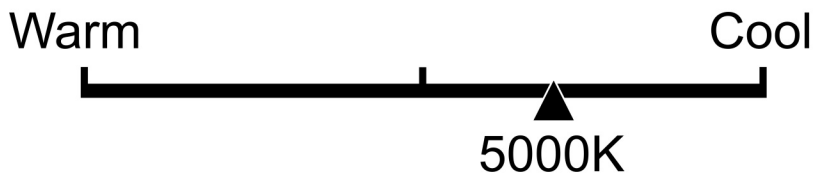

Lighting Facts Per Bulb

Brightness **800 lumens**

Estimated Yearly Energy Cost

Based on 3 hrs/day, 11¢/kWh.
Cost depends on rates and use.

Life

Based on 3 hrs/day

15.5 years

Light Appearance

Energy Used **8.8 Watts**

A1960/950CA/FIL
/8/GB

Brightness
800
lumens

Estimated
Energy Cost
per year