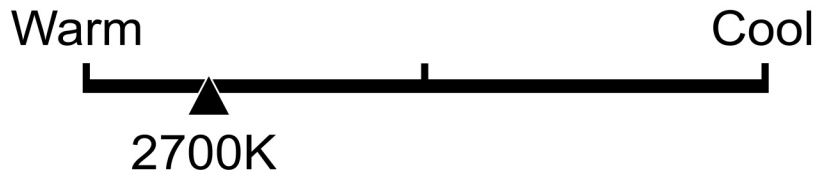

Lighting Facts Per Bulb

Brightness **800 lumens**

Estimated Yearly Energy Cost

Based on 3 hrs/day, 11¢/kWh.
Cost depends on rates and use.

Life

Based on 3 hrs/day

15.5 years

Light Appearance

Energy Used **8.8 Watts**

A1960/927CA/FIL
/4/GB

Brightness
800
lumens

Estimated
Energy Cost
per year