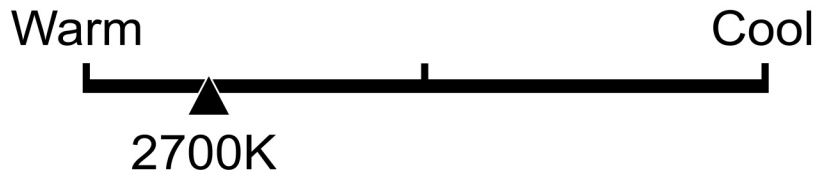

Lighting Facts Per Bulb

Brightness **450 lumens**

Estimated Yearly Energy Cost

Based on 3 hrs/day, 11¢/kWh.
Cost depends on rates and use.

Life

Based on 3 hrs/day

15.5 years

Light Appearance

Energy Used **5 Watts**

A1940/927CA/FIL
/4/GB

Brightness
450
lumens

Estimated
Energy Cost
per year