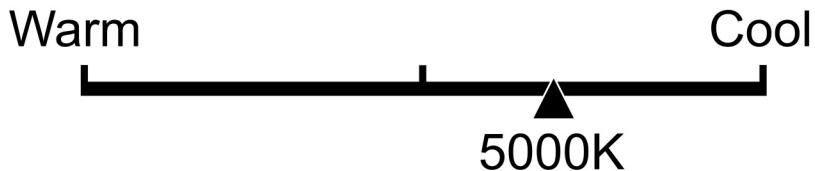

Lighting Facts Per Bulb

Brightness **250 lumens**

Estimated Yearly Energy Cost **\$0.33**

Based on 3 hrs/day, 11¢/kWh.
Cost depends on rates and use.

Life

Based on 3 hrs/day

15.5 years

Light Appearance