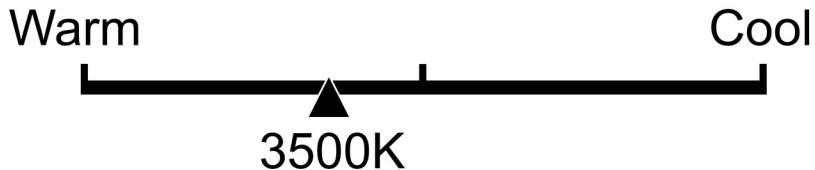

Lighting Facts Per Bulb

Brightness **250 lumens**

Estimated Yearly Energy Cost **\$0.33**

Based on 3 hrs/day, 11¢/kWh.
Cost depends on rates and use.

Life

Based on 3 hrs/day

15.5 years

Light Appearance