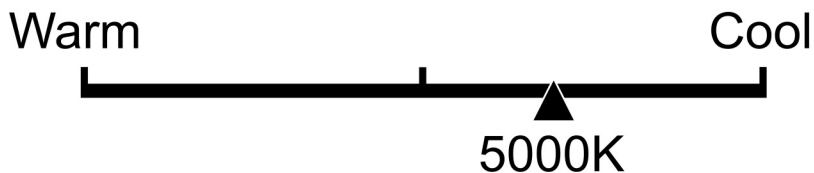

Lighting Facts Per Bulb

Brightness **750 lumens**

Estimated Yearly Energy Cost **\$1.0**

Based on 3 hrs/day, 11¢/kWh.
Cost depends on rates and use.

Life

Based on 3 hrs/day

13.7 years

Light Appearance