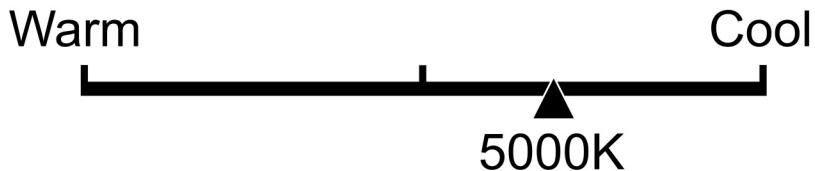

Lighting Facts Per Bulb

Brightness **1600 lumens**

Estimated Yearly Energy Cost

Based on 3 hrs/day, 11¢/kWh.
Cost depends on rates and use.

Life

Based on 3 hrs/day

15.5 years

Light Appearance