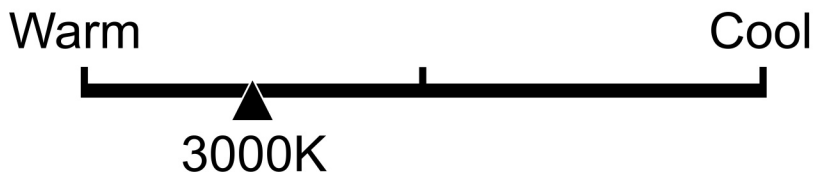

Lighting Facts Per Bulb

Brightness **1500 lumens**

Estimated Yearly Energy Cost **\$1.81**

Based on 3 hrs/day, 11¢/kWh.
Cost depends on rates and use.

Life

Based on 3 hrs/day

13.7 years

Light Appearance