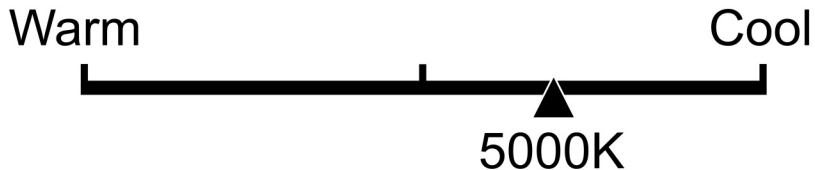

Lighting Facts Per Bulb

Brightness **1600 lumens**

Estimated Yearly Energy Cost

Based on 3 hrs/day, 11¢/kWh.
Cost depends on rates and use.

Life

Based on 3 hrs/day

15.5 years

Light Appearance