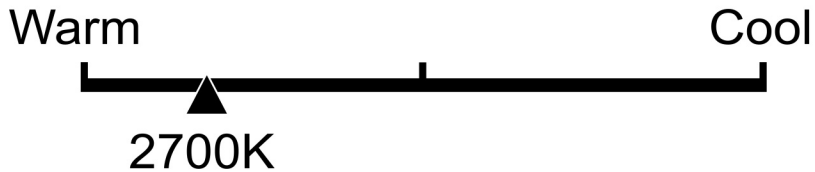

Lighting Facts Per Bulb

Brightness

Estimated Yearly Energy Cost

Based on 3 hrs/day, 11¢/kWh.
Cost depends on rates and use.

Life

Based on 3 hrs/day

2.3 years

Light Appearance