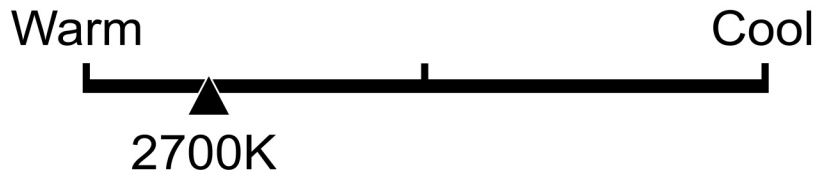

Lighting Facts Per Bulb

Brightness

Estimated Yearly Energy Cost

Based on 3 hrs/day, 11¢/kWh.
Cost depends on rates and use.

Life

Based on 3 hrs/day

2.3 years

Light Appearance

Energy Used

7 Watts

7A15N/CL/2

Brightness
lumens

Estimated
Energy Cost

per year