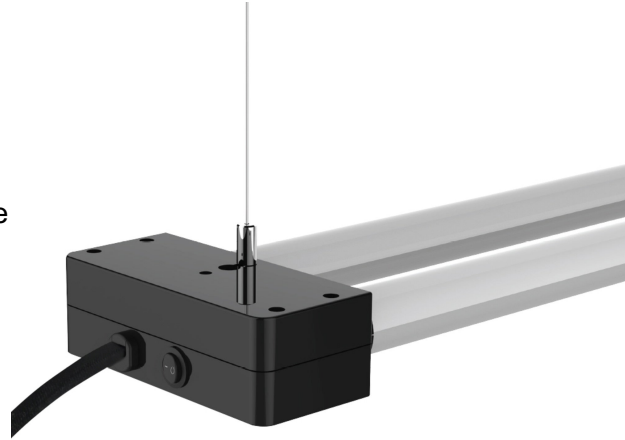

2 Ft. 19W Cool White (4000K) Dual LED Utility Light

Features

- Instant on to full brightness without flickering
- No humming
- LEDs are integrated, so there are No lamps to replace

Includes 6 Inch Hanging Wire Harness

Specifications

Item Number	Item Length (In)	Item Width (In)	Fixture Type
73987	24	5	Shop Light
Fixture Finish	Fixture Mount	Housing Finish	Technology
Aluminum	Suspended	Black	LED - SMD
Brightness (LUMENS)	Color Accuracy (CRI)	Color Temperature (CCT)	Life Hours
1600	80	4000	50000
Life Years	Voltage	Battery Operated	Pack Quantity
45.7	120	No	1
Smart	Portable	Dimmable	Hardwire
No	No	No	No
Enclosed Fixture Rated	Energy Star	CEC Compliant	
No	No	Not Regulated	