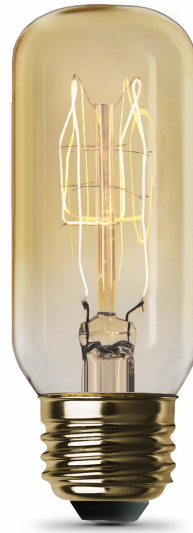

# 60W Replacement T12 E26 Dimmable Filament Amber Glass Vintage Edison Incandescent Light Bulb, Warm White

## Features

- Bulb Type: Incandescent
- Bulb Shape: T12
- Usage: Decorative Purpose
- **Ideal usage:** Pendants,Ceiling Fixture

## Specifications

<b>Item Number</b>	<b>Item Length (In)</b>	<b>Item Width (In)</b>	<b>Bulb Shape</b>
60T12	4.1	1.5	T12
<b>Bulb Type</b>	<b>Bulb Base</b>	<b>Bulb Finish</b>	<b>Technology</b>
Tubular,Linear	E26	Clear	INCANDESCENT
<b>Brightness (LUMENS)</b>	<b>Lumen Efficiency (LPW)</b>	<b>Color Accuracy (CRI)</b>	<b>Color Temperature (CCT)</b>
150	2.5	99	2200
<b>Life Hours</b>	<b>Life Years</b>	<b>Voltage</b>	<b>Annual Energy Cost</b>
1500	1.4	120	7.23
<b>Energy Used (Wattage)</b>	<b>Battery Operated</b>	<b>Pack Quantity</b>	<b>Smart</b>
60	No	1	No
<b>Portable</b>	<b>Dimmable</b>	<b>Hardwire</b>	<b>Enclosed Fixture Rated</b>
No	Yes	No	Yes
<b>CEC Compliant</b>			
Not Regulated			