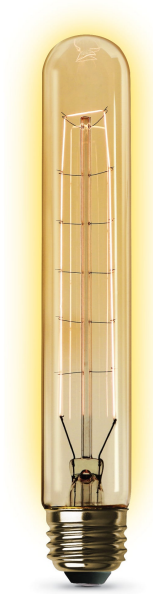

60W Replacement T10 E26 Dimmable Filament Amber Glass Vintage Edison Incandescent Light Bulb, Soft White

Features

- Vintage lighting style creates a high-end hotel or restaurant vibe
- Ideal for use in lanterns or any exposed bulb application.
- Adds an elegant, historic touch to any fixture
- **Ideal usage:** Pendants

Specifications

Item Number	Item Length (In)	Item Width (In)	Bulb Shape
60T10/VG	7.2	1.2	T10
Bulb Type	Bulb Base	Bulb Finish	Technology
Tubular	E26	Clear	INCANDESCENT
Brightness (LUMENS)	Lumen Efficiency (LPW)	Beam Angle	Color Accuracy (CRI)
280	4.67	270	99
Color Temperature (CCT)	Life Hours	Life Years	Voltage
2200	1500	1.4	120
Annual Energy Cost	Energy Used (Wattage)	Battery Operated	Pack Quantity
7.23	60	No	1
Smart	Portable	Dimmable	Hardwire
No	No	Yes	No
Enclosed Fixture Rated	CEC Compliant		
Yes	Not Regulated		