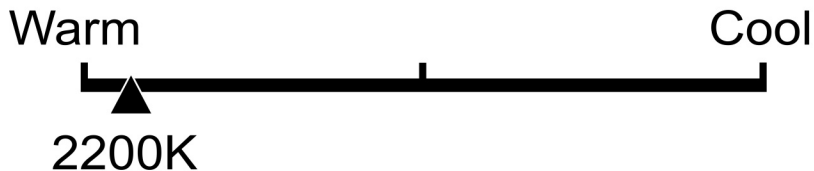

Lighting Facts Per Bulb

Brightness **280 lumens**

Estimated Yearly Energy Cost **\$7.23**

Based on 3 hrs/day, 11¢/kWh.
Cost depends on rates and use.

Life

Based on 3 hrs/day

1.4 years

Light Appearance