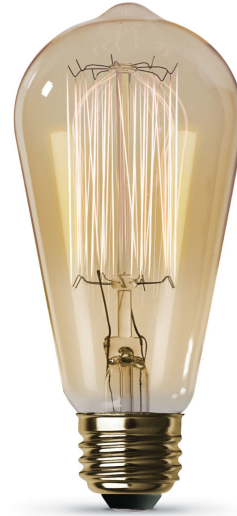

40W Warm White (2100K) Amber Glass Incandescent Light Bulb

Features

- Traditional low cost lighting option
- Full range dimming with even light distribution
- Glass construction delivers a familiar lighting look and feel

Specifications

Item Number	Item Length (In)	Item Width (In)	Bulb Shape
40ST19	5.6	2.5	ST19
Bulb Type	Bulb Base	Bulb Finish	Technology
Straight Tubular	E26	Clear	INCANDESCENT
Brightness (LUMENS)	Lumen Efficiency (LPW)	Beam Angle	Color Accuracy (CRI)
140	3.5	270	99
Color Temperature (CCT)	Life Hours	Life Years	Voltage
2100	3000	2.7	120
Replacement	Annual Energy Cost	Energy Efficiency	Energy Used (Wattage)
NA	4.82	NA	40
Battery Operated	Pack Quantity	Smart	Portable
NO	1	No	NO
Dimmable	Hardwire	Enclosed Fixture Rated	Safety Location
YES	NO	YES	NA
Energy Star	CEC Compliant		
No	Not Regulated		