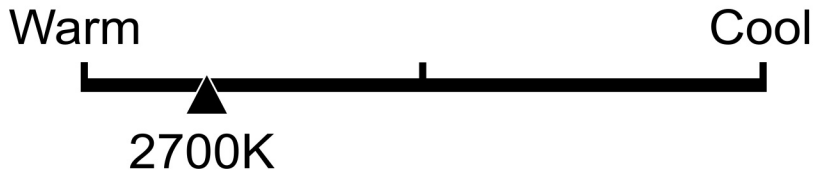

Lighting Facts Per Bulb

Brightness **3900 lumens**

Estimated Yearly Energy Cost **$36.14**

Based on 3 hrs/day, 11¢/kWh.
Cost depends on rates and use.

Life

Based on 3 hrs/day

1.8 years

Light Appearance

Energy Used **300 Watts**

300M

Brightness
3900
lumens

Estimated
Energy Cost
$36.14
per year