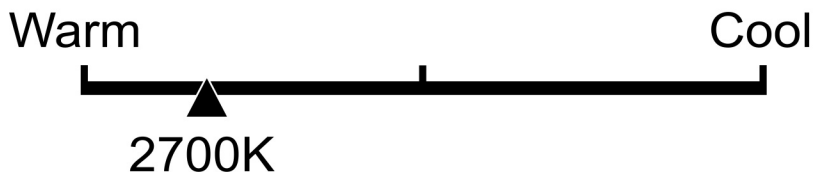

Lighting Facts Per Bulb

Brightness **175 lumens**

Estimated Yearly Energy Cost **\$3.01**

Based on 3 hrs/day, 11¢/kWh.
Cost depends on rates and use.

Life

Based on 3 hrs/day

1.4 years

Light Appearance