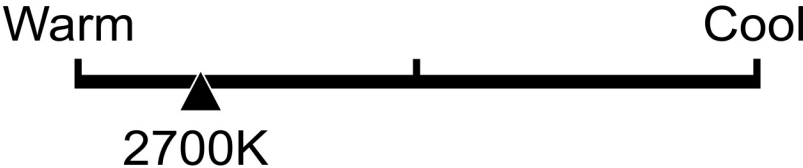

200A/CL/HDRP

Lighting Facts Per Bulb

Brightness **3305 lumens**

Estimated Yearly Energy Cost **$24.09**

Based on 3 hrs/day, 11¢/kWh.

Cost depends on rates and use.

Life

Based on 3 hrs/day

0.9 years

Light Appearance

Energy Used

200 Watts