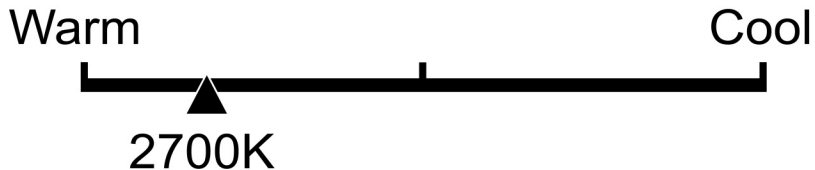

Lighting Facts Per Bulb

Brightness **85 lumens**

Estimated Yearly Energy Cost **$1.81**

Based on 3 hrs/day, 11¢/kWh.
Cost depends on rates and use.

Life

Based on 3 hrs/day

1.8 years

Light Appearance

Energy Used **15 Watts**

15T7C-130

Brightness
85
lumens

Estimated
Energy Cost

$1.81

per year