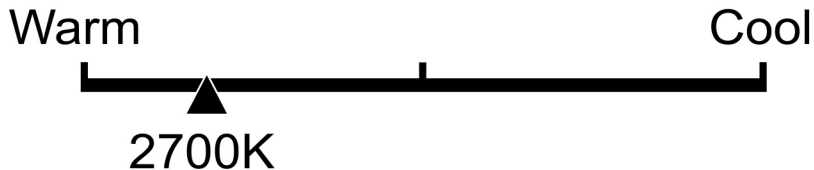

Lighting Facts Per Bulb

Brightness **85 lumens**

Estimated Yearly Energy Cost **\$1.81**

Based on 3 hrs/day, 11¢/kWh.
Cost depends on rates and use.

Life

Based on 3 hrs/day

1.8 years

Light Appearance